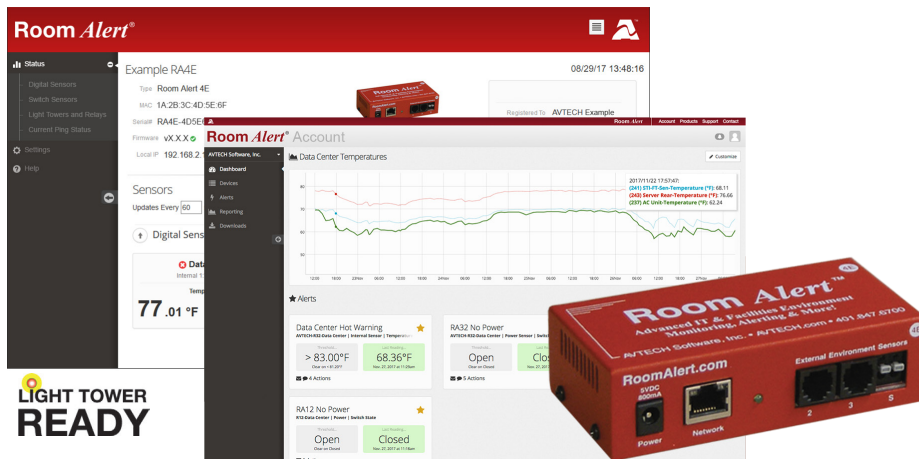

Room Alert® 4E

*“Advanced Physical Environment Monitoring,
Alerting & Automatic Corrective Action.”*

Order Now For...

CALL

Room Alert 4E (Standard) RA4E-ES1-WAS
Room Alert 4ER (Rack) RA4ER-ES1-RAS

Broad Features, Extreme Reliability & Light Tower Ready

- Easy Ethernet ‘Plug & Play’ setup for immediate IT & facilities environment monitoring.
- Includes a built-in sensor for digital temperature and “PUSH” technology.
- Includes an external Digital Temperature Sensor.
- Includes ports for 2 digital sensors, 1 switch sensor or dry contact and a port for a Light Tower or Relay Switch Sensor.
- Offers advanced alerting by email, email-to-SMS, SNMP, webpage update and more.
- Use Room Alert 4E’s built-in web server, RoomAlert.com Account (included), local Room Alert management software (included) or SNMP to monitor across your network.
- The Room Alert 4E package allows real-time sensor status, data logging, graphing, advanced alerting, Fahrenheit/Celsius, high/low watermarks and more.
- Use Room Alert 4E with or without a host system. That’s right... No PC Required! This saves money, improves reliability and provides options. Install in minutes today, enjoy ‘Peace Of Mind’ tonight!